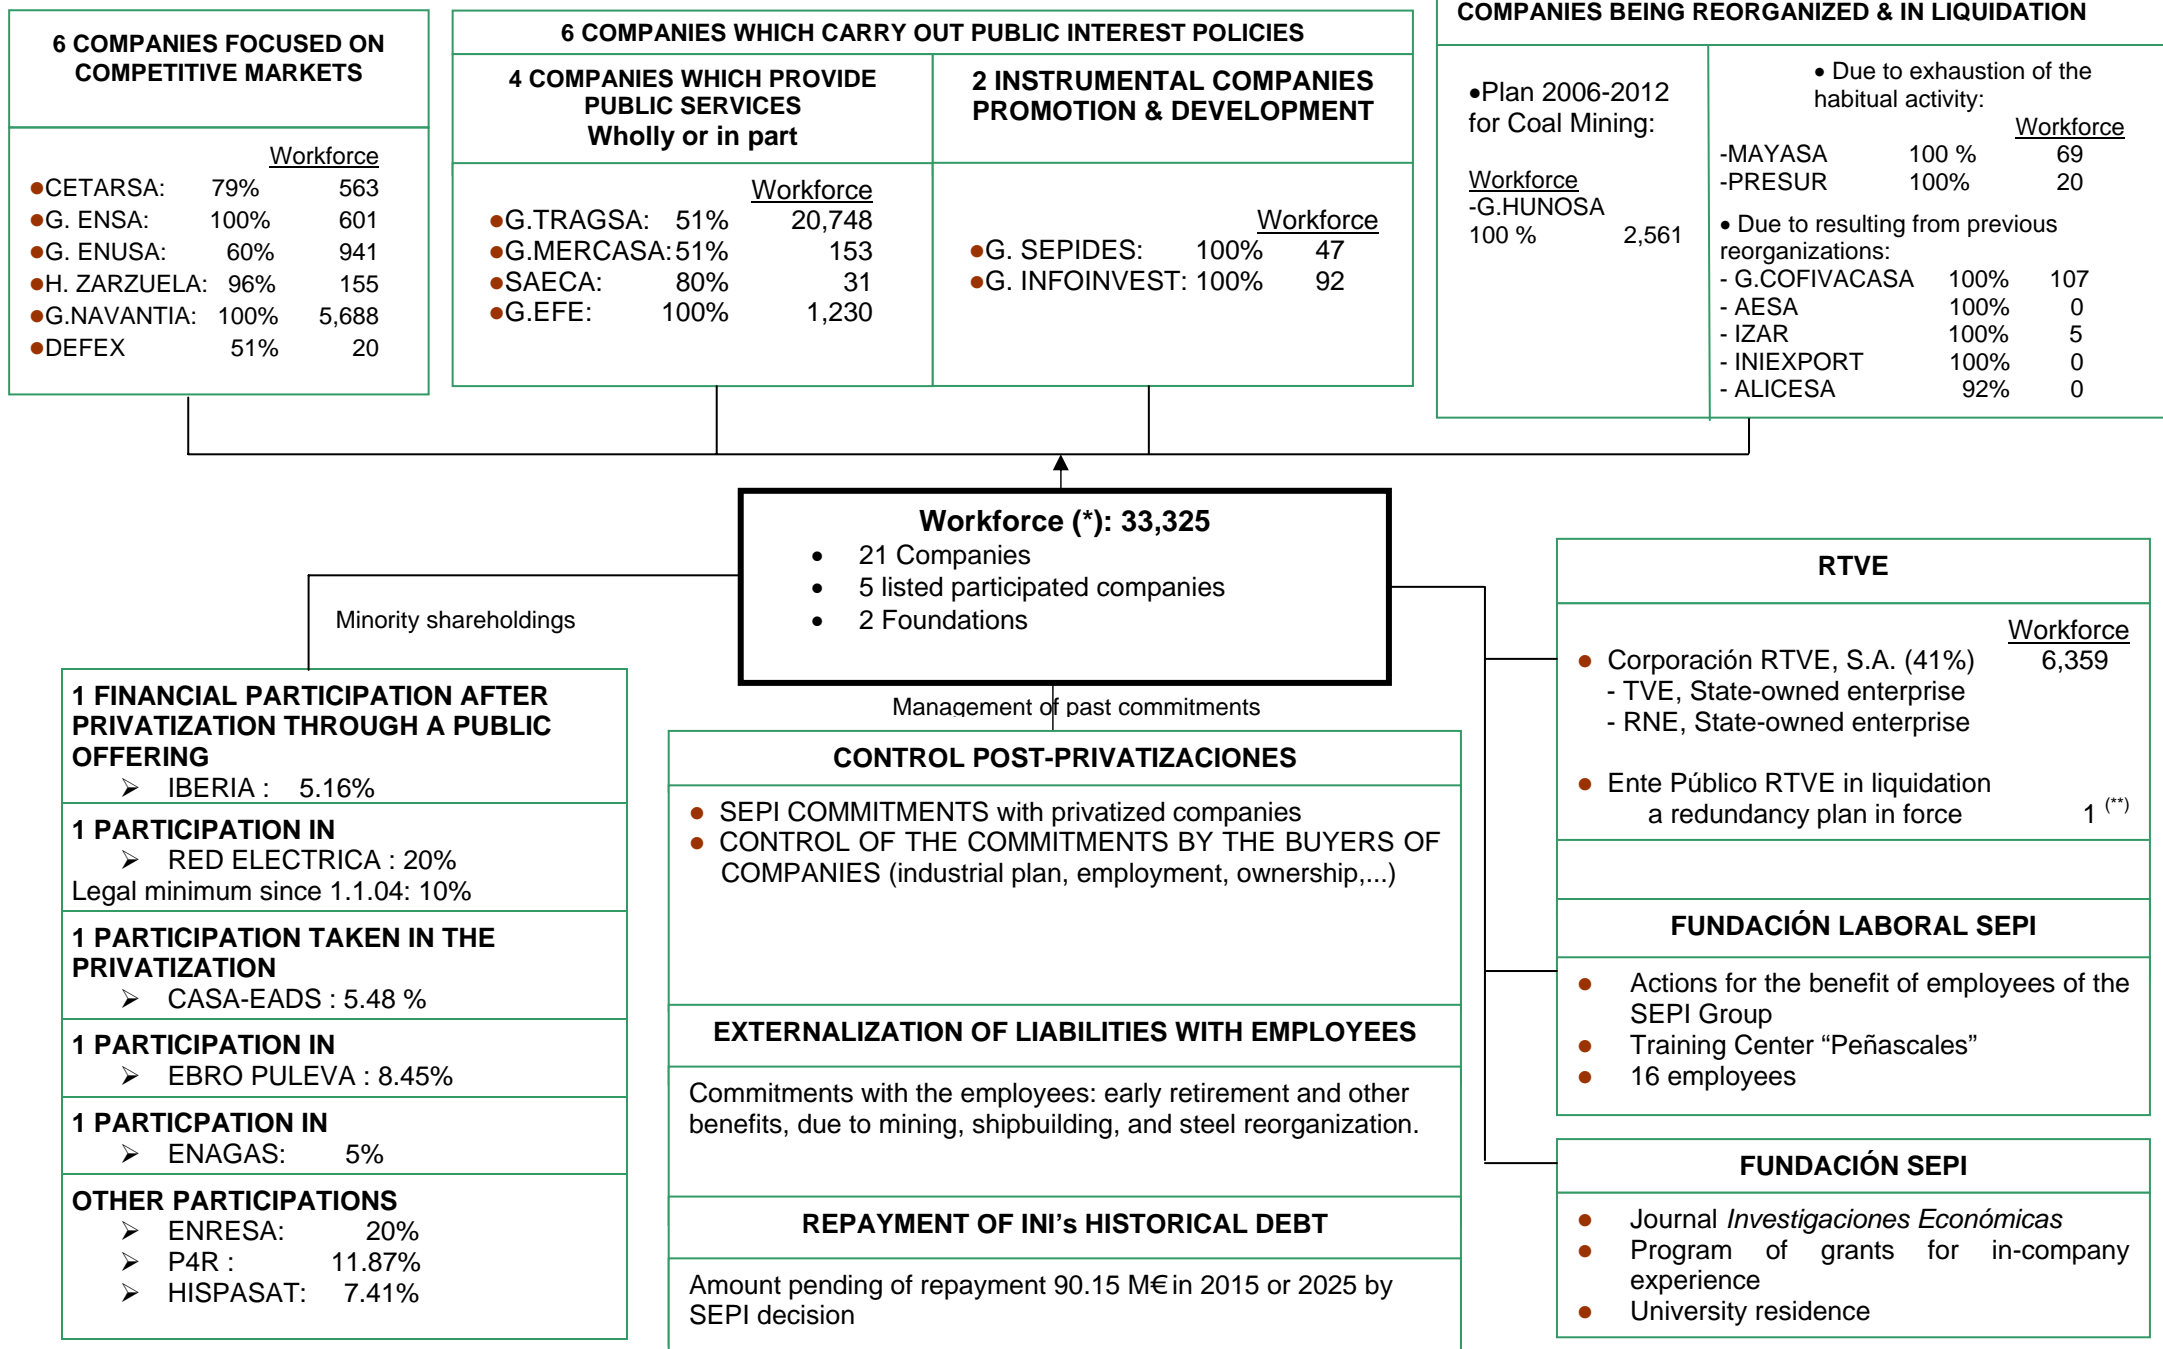

# STRUCTURE OF THE SEPI GROUP

(\*) Data for the SEPI Group workforce at 31.12.2008 (RTVE not included). In the SEPI parent company there are 227 persons.

(\*\*) It includes 61 persons who left on 1-1-2009.